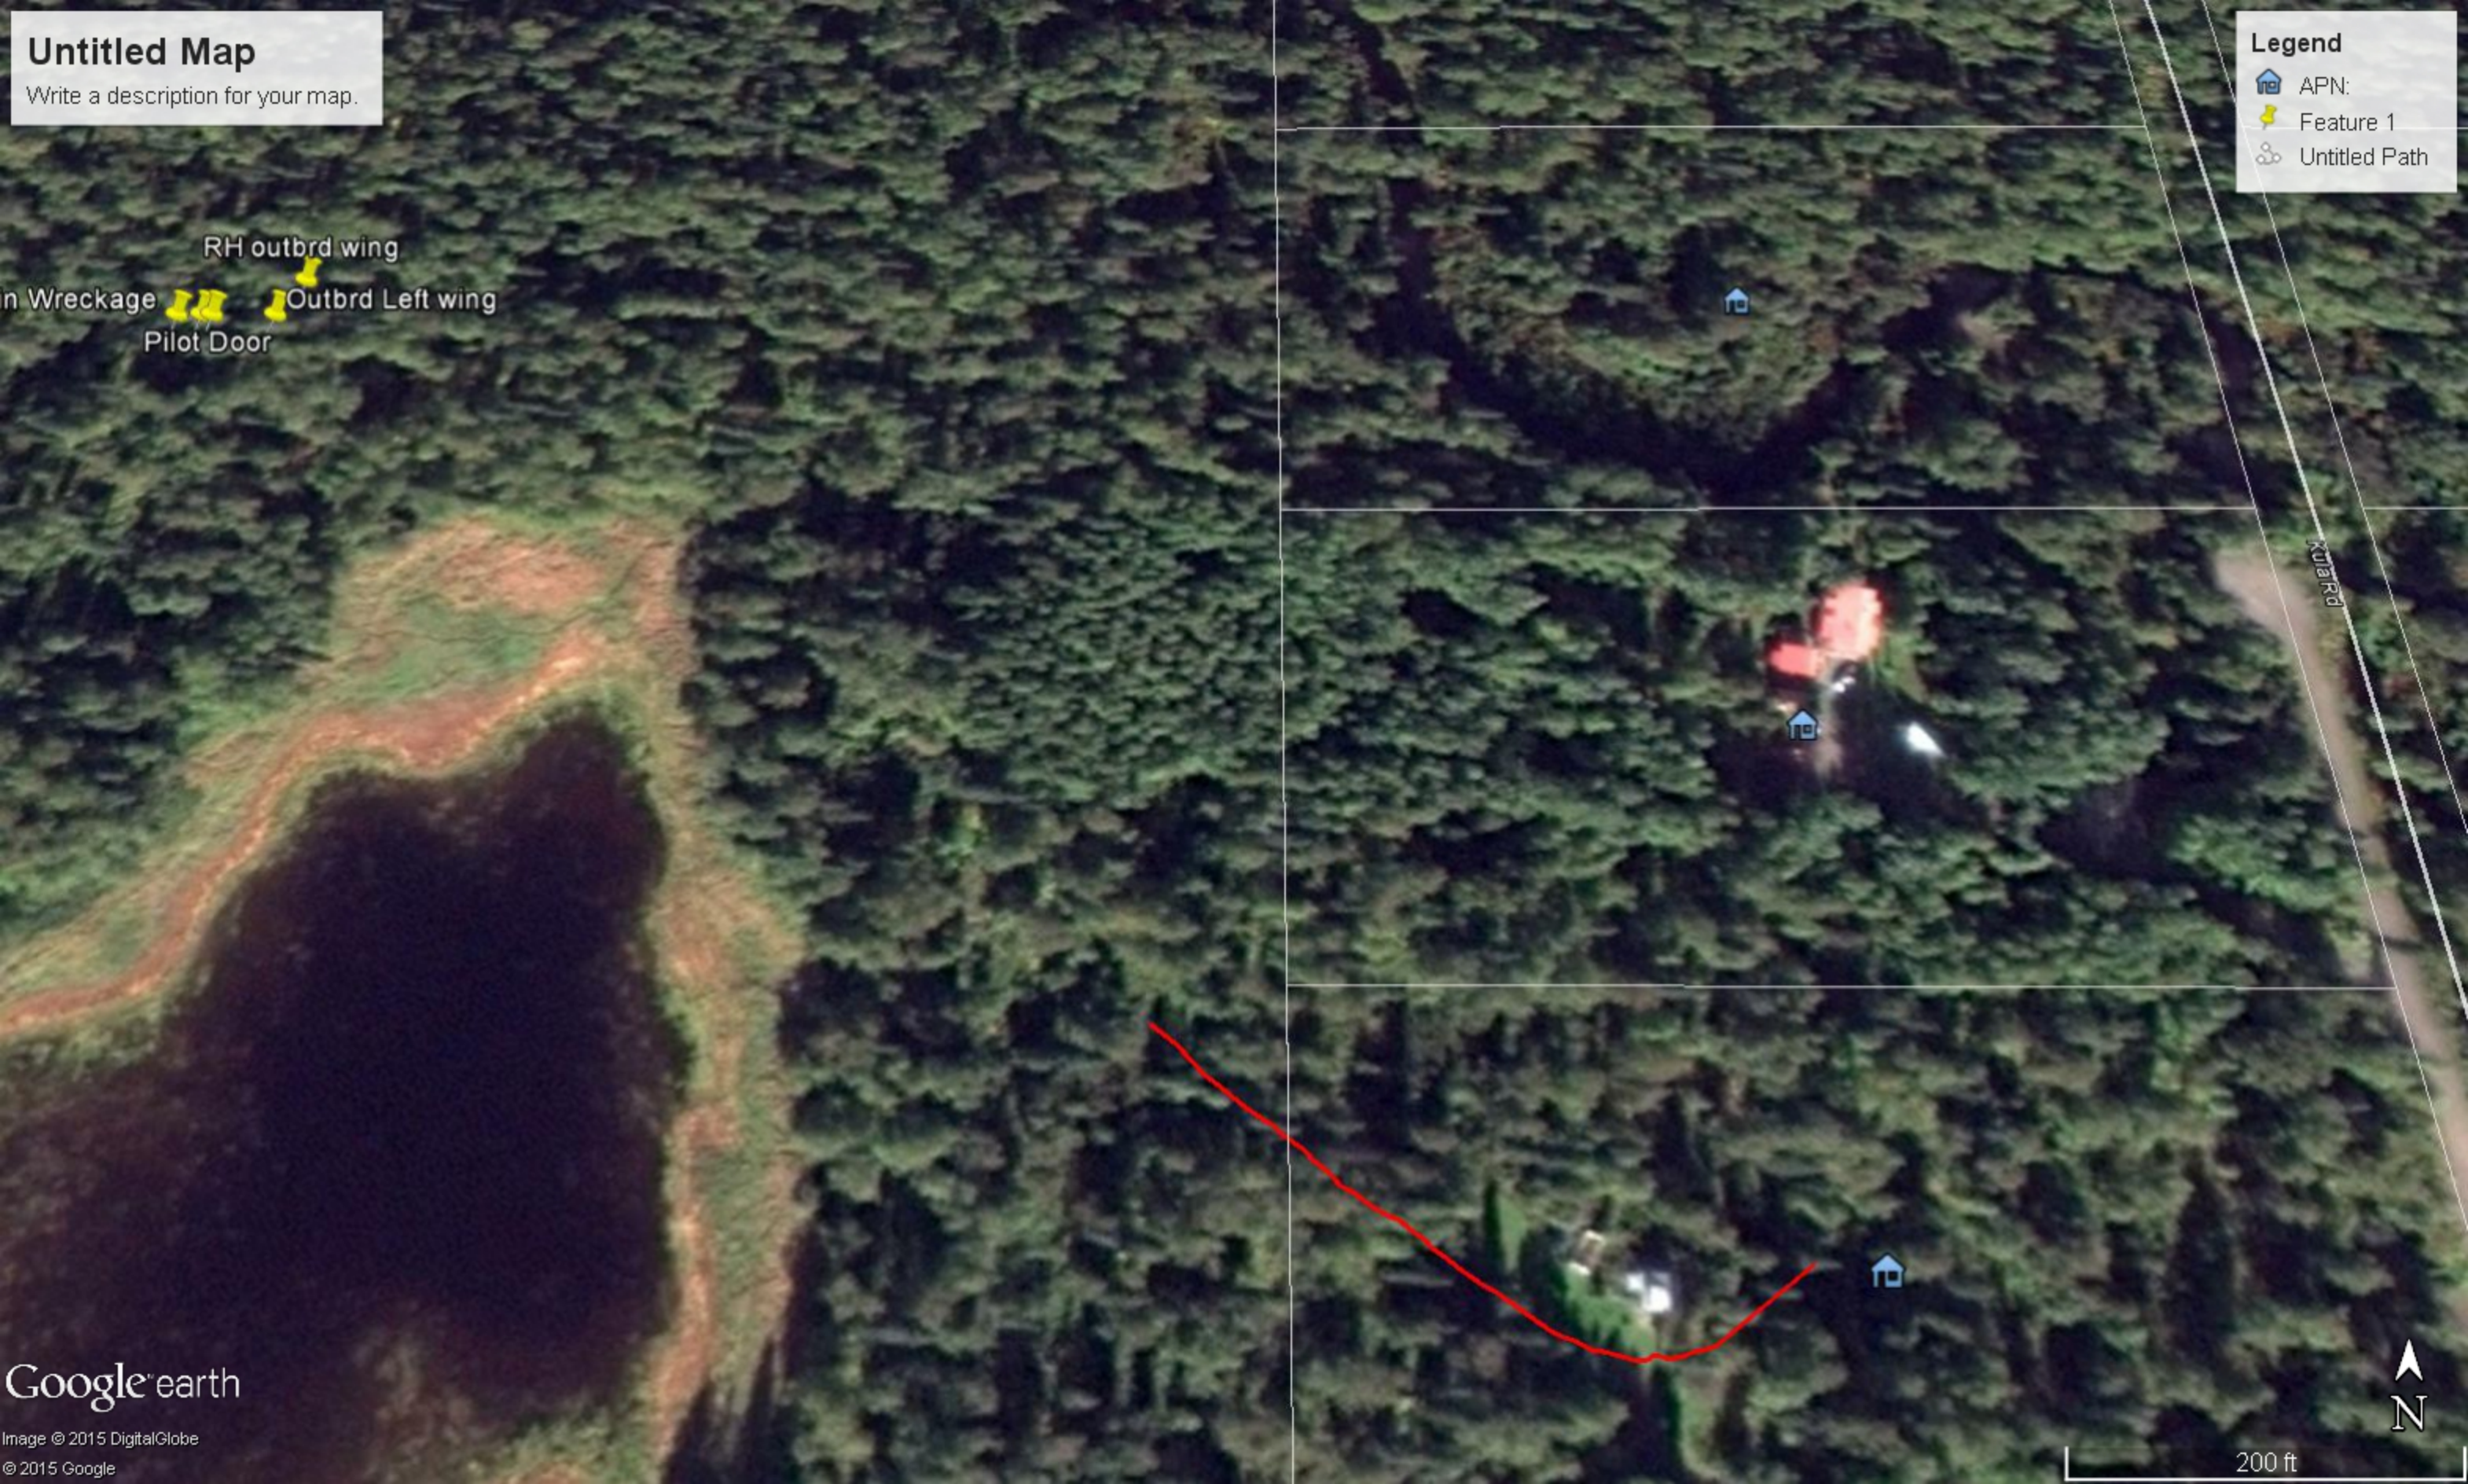

Untitled Map
Write a description for your map.

Legend

-  APN:
-  Feature 1
-  Untitled Path

RH outbrd wing
n Wreckage
Pilot Door
Outbrd Left wing

Google earth

Image © 2015 DigitalGlobe
© 2015 Google

North arrow pointing up with the letter 'N' below it.
Scale bar labeled '200 ft'.